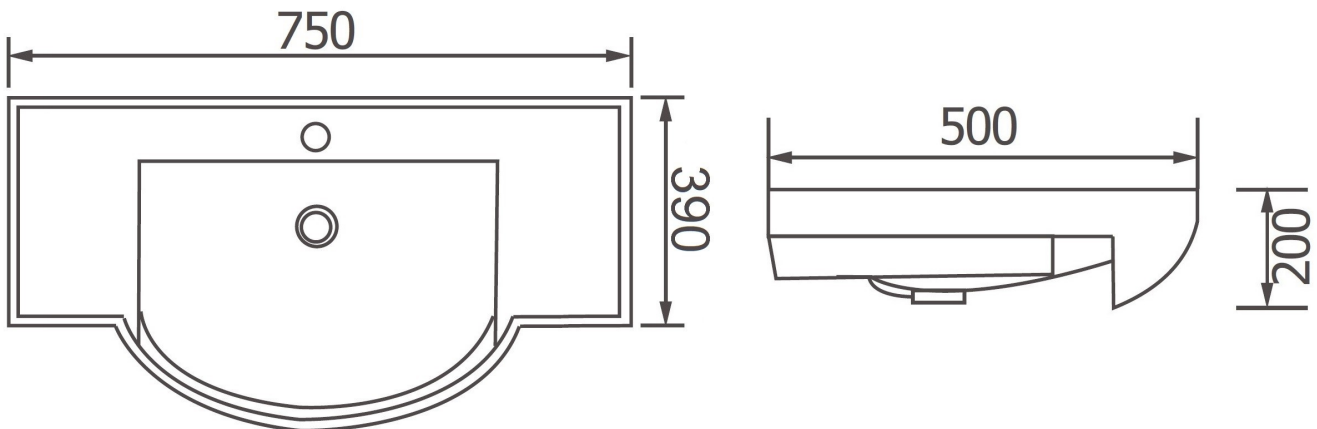

750 Semi Recess Ceramic Vanity Top

Available in 1 or 3 Tap Hole with Overflow

Suits: Deco Vanity

| **8075C** |

Specifications are shown in millimetres.

Please Note: Specifications and product sizes can be varied by the manufacturer without notice. Cut-outs for products should be only done with physical product measurements.

The above information is indicative only.