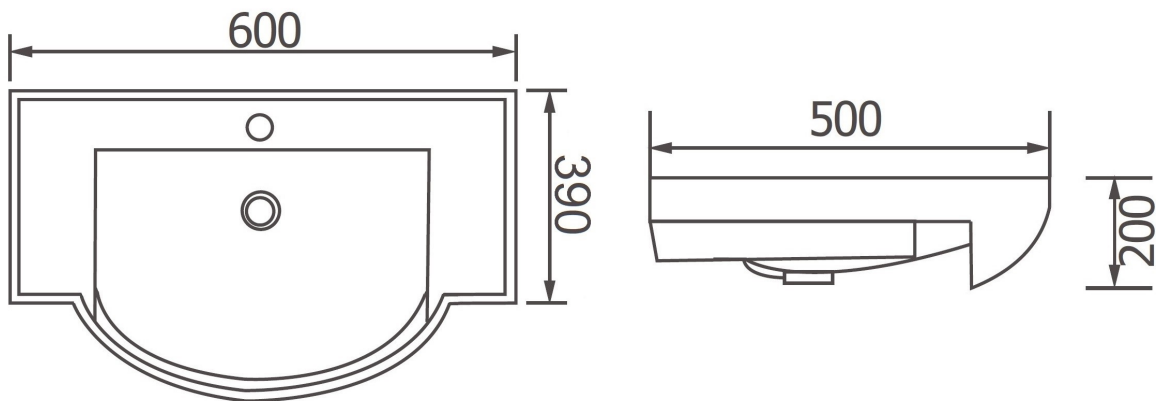

600 Semi Recess Ceramic Vanity Top

Available in 1 or 3 Tap Hole with Overflow

Suits: Deco Vanity

| **8060C** |

Specifications are shown in millimetres.

Please Note: Specifications and product sizes can be varied by the manufacturer without notice. Cut-outs for products should be only done with physical product measurements.

The above information is indicative only.